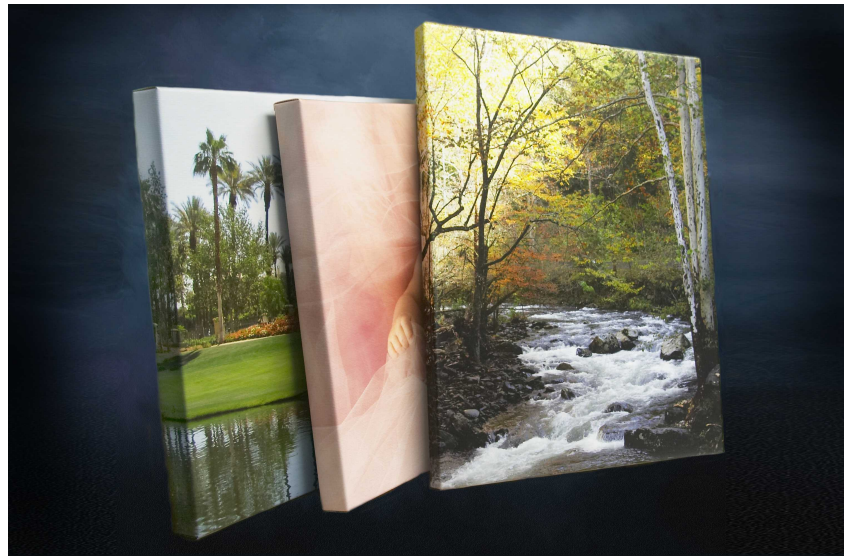

Gallery Wraps

Our Canvas Gallery Wraps provide a beautiful alternative to traditional framing.

Nettle Creek's Gallery Wraps are not a sprayed-on imitation, but REAL "Kodak Endura" silver based photographic emulsion which has been painstakingly stripped, then bonded with heat and pressure to high quality canvas. We then wrap the bonded canvas around specially prepared Gallery Stretcher Frames so that 1-1/2" of the photograph's edges are visible on the sides of the frame.

Gallery Wraps come complete with finished backing paper and all necessary hardware, ready to hang.

This is truly an exceptional product.

Size	Full Color Correction (prices include print and spray)
11x11.....	\$75.00
11x14.....	\$75.00
14x14.....	\$85.00
16x16.....	\$99.50
16x20.....	\$99.50
16x24.....	\$134.75
20x20.....	\$134.75
20x24.....	\$134.75
20x30.....	\$152.50
24x24.....	\$172.50
24x30.....	\$182.75